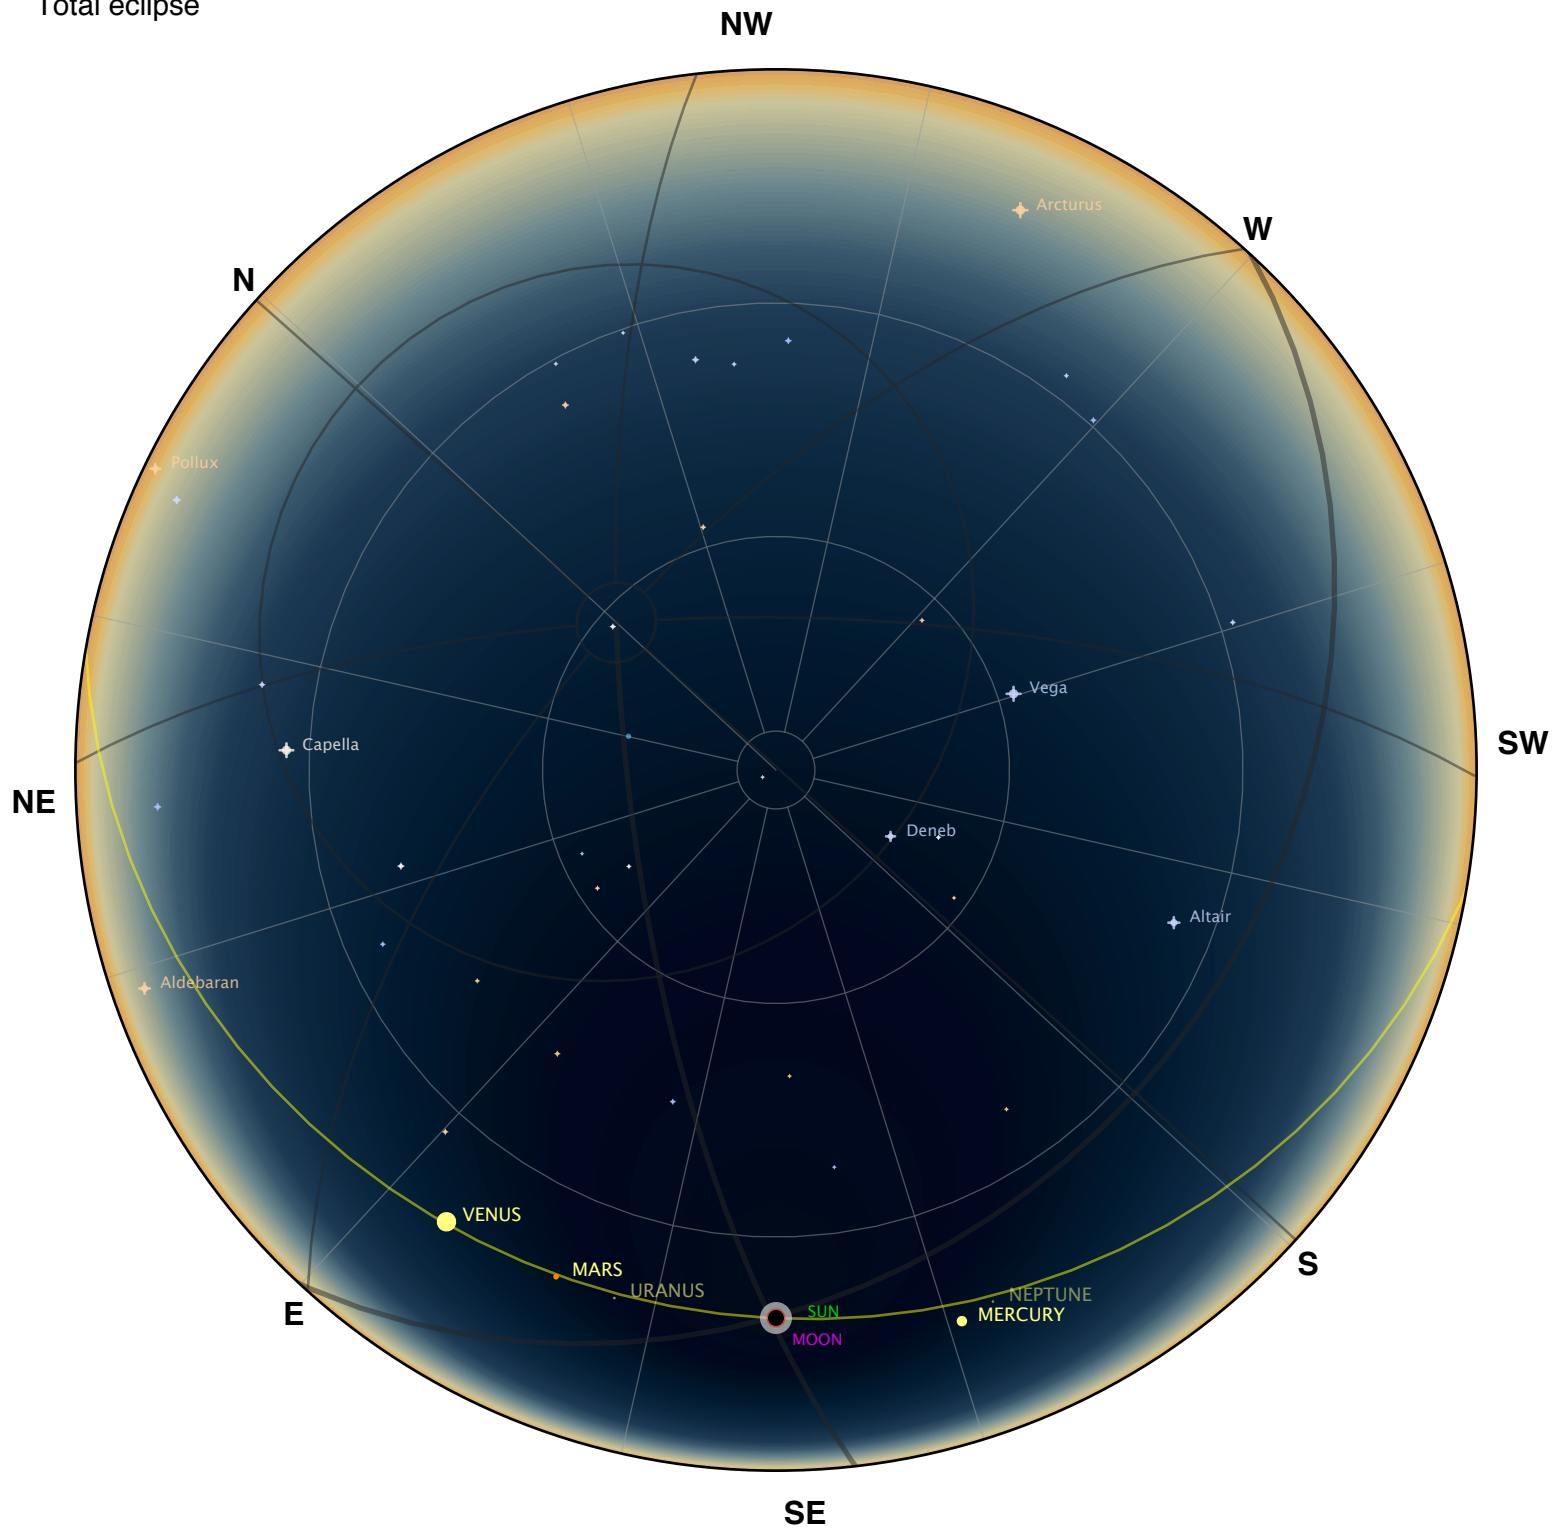

Total Solar Eclipse of 2015 Mar 20

Eclipse Sky Chart at 09:41:37.9 UTC

Observer:
Lat.: 62°04.190'N
Lon.: 07°18.033'W
Elv.: 31.0m
Total eclipse

ΔT : 67.73s
dUT1: -0.55s
Magnitude Limit: +1.50

Uncorrected Contacts:

C1: 08:38:42.8 UTC
C2: 09:40:29.7 UTC
C3: 09:42:46.2 UTC
C4: 10:47:17.7 UTC

Limb Corrected Contacts (Kaguya/LRO):

C2': 09:40:26.6 UTC (-3.1s)
C3': 09:42:44.5 UTC (-1.7s)

Mean Duration: 2m16.5s
Corrected Duration: 2m17.9s (+1.4s)