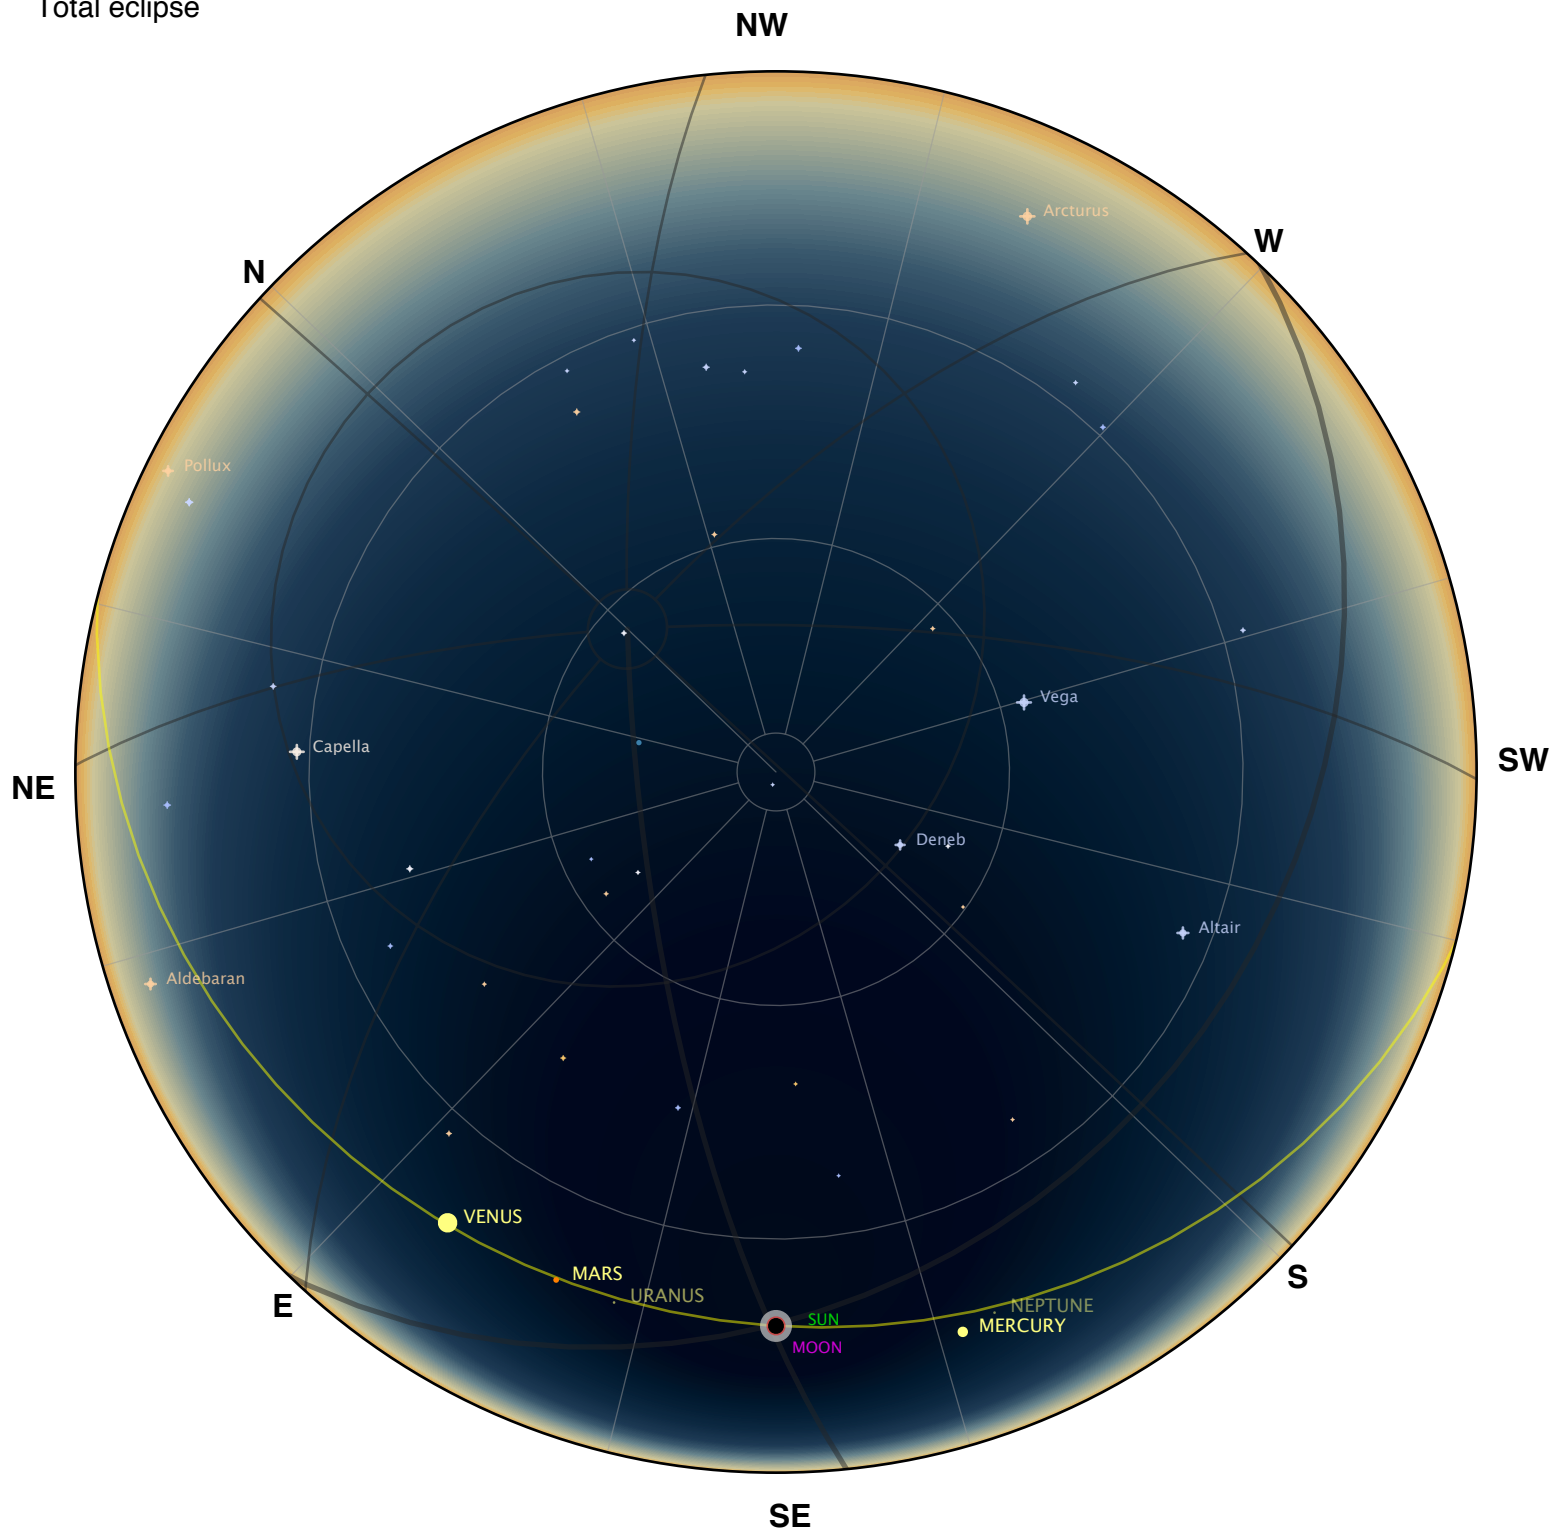

Total Solar Eclipse of 2015 Mar 20

Eclipse Sky Chart at 09:44:00.1 UTC

Observer:
Lat.: 63°30.668'N
Lon.: 07°05.145'W
Elv.: 14935.2m
Total eclipse

ΔT : 67.73s
dUT1: -0.55s
Magnitude Limit: +1.50

Uncorrected Contacts:

C1: 08:41:18.8 UTC
C2: 09:42:36.2 UTC
C3: 09:45:24.1 UTC
C4: 10:49:14.0 UTC

Limb Corrected Contacts (Kaguya/LRO):

C2': 09:42:34.4 UTC (-1.8s)
C3': 09:45:21.4 UTC (-2.7s)

Mean Duration: 2m47.9s
Corrected Duration: 2m47.0s (-0.9s)