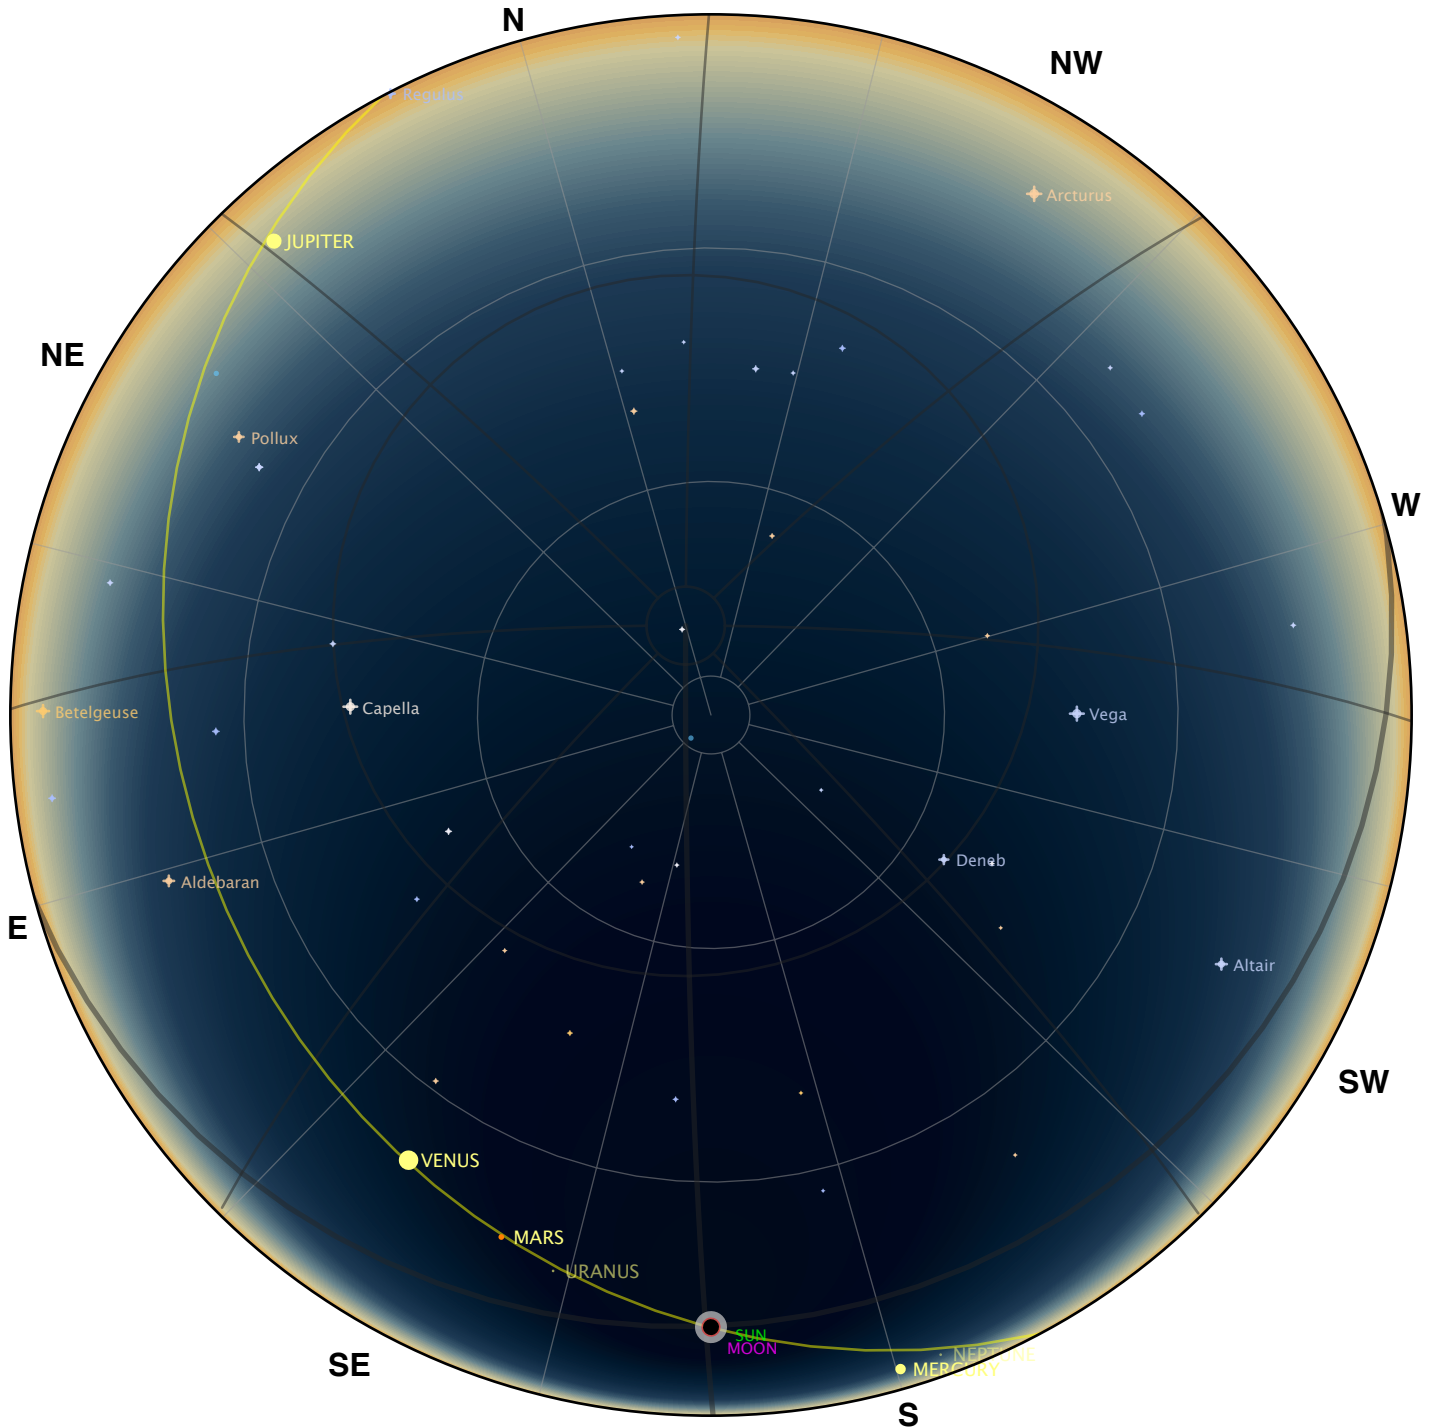

Total Solar Eclipse of 2015 Mar 20

Eclipse Sky Chart at 10:11:06.9 UTC

Observer:
 Lat.: 78°03.723'N
 Lon.: 13°36.980'E
 Elv.: 2.8m
 Total eclipse

ΔT : 67.73s
 dUT1: -0.55s
 Magnitude Limit: +1.50

Uncorrected Contacts:

C1: 09:11:03.4 UTC
 C2: 10:09:52.0 UTC
 C3: 10:12:21.7 UTC
 C4: 11:11:34.0 UTC

Mean Duration: 2m29.7s

Corrected Duration: 2m28.3s (-1.4s)

Limb Corrected Contacts (Kaguya/LRO):

C2': 10:09:50.6 UTC (-1.4s)
 C3': 10:12:18.9 UTC (-2.8s)