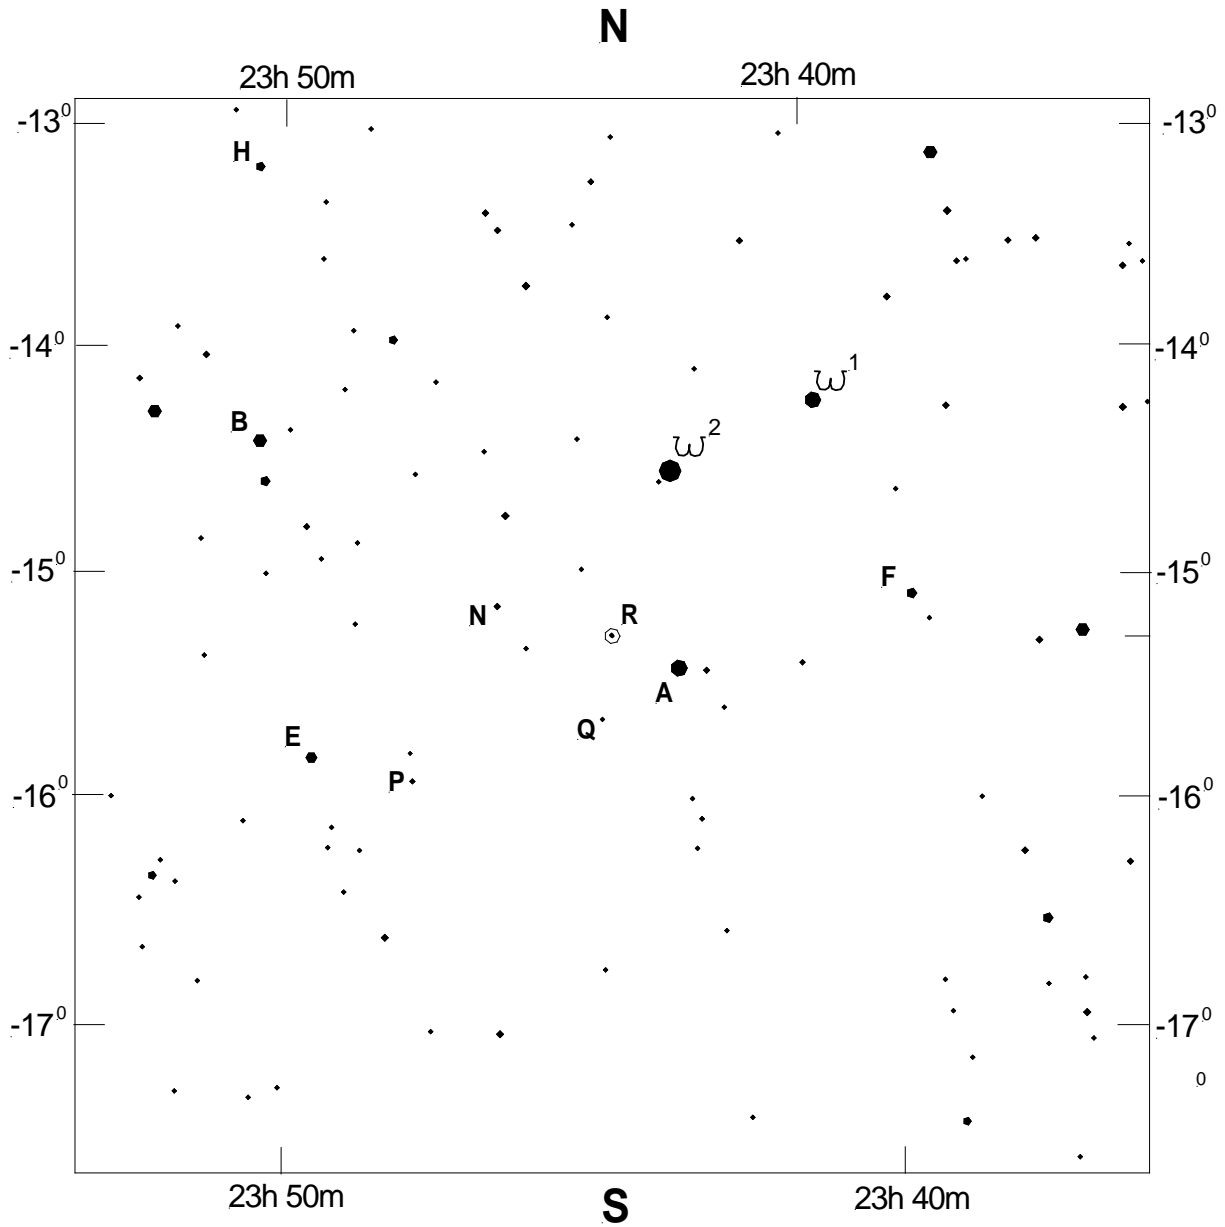

R AQUARIII

23h 43m 49.5s -15° 17' 04" (2000)

CHART:	A	5.3	H	7.1	BAA VSS
DSS	B	5.7	N	8.1	EPOCH: 2000
SEQUENCE:	E	6.2	P	8.3	DRAWN: RLL 11-08-18
	F	6.4	Q	9.1	APPROVED: RDP
N HD					
OTHERS TYCHO 2 VJ					