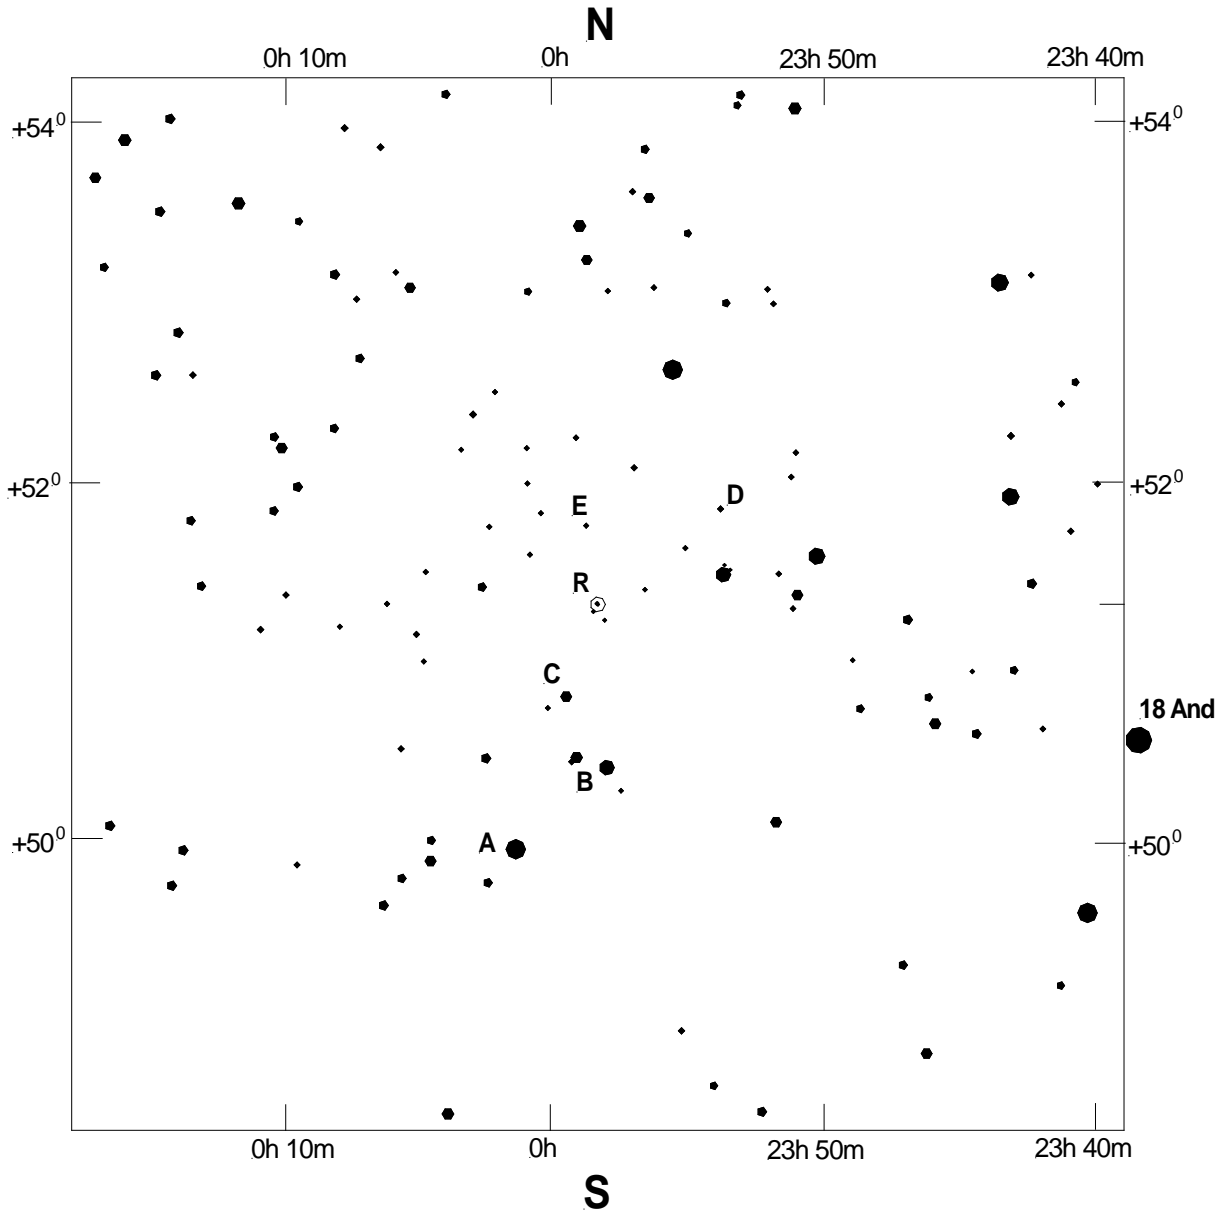

358.01

6° FIELD DIRECT

R CASSIOPEIAE

23h 58m 24s +51° 23' 19" (2000)

CHART:
AAVSO
SEQUENCE:
TYCHO 2 VJ

| | | | |
|--------|-----|---|-----|
| 18 And | 5.3 | C | 7.2 |
| A | 6.2 | D | 8.1 |
| B | 6.7 | E | 8.9 |

BAA VSS
EPOCH: 2000
DRAWN: RLL 20-08-18
APPROVED: RDP