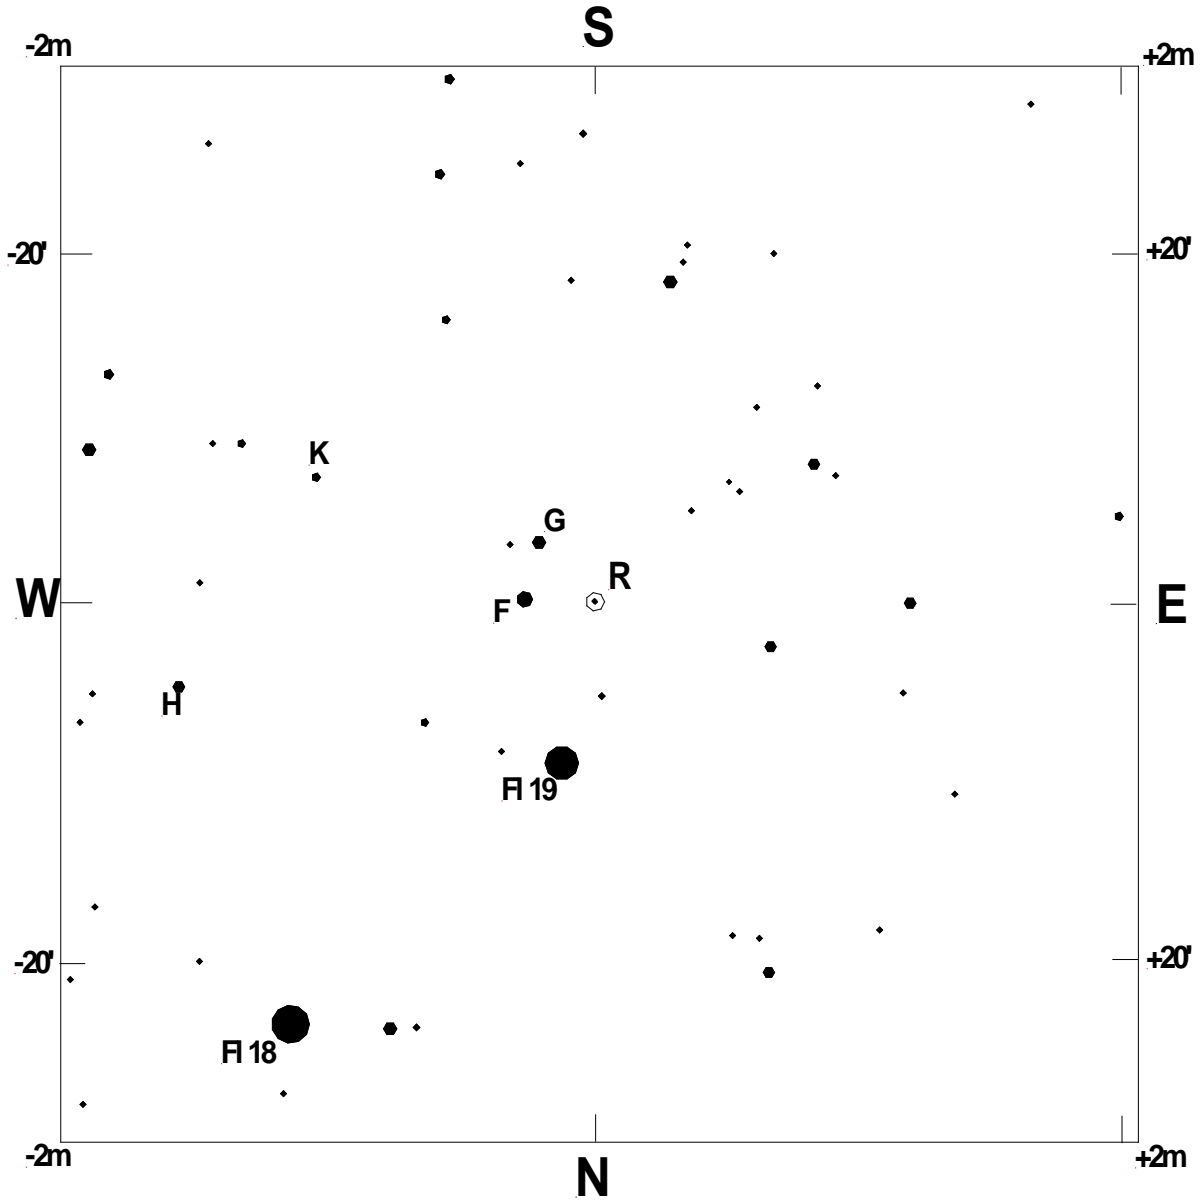

# R LEONIS

09h 47m 33.5s +11° 25' 44" (2000)

CHART:  
AAVSO

F 18	5.9	G	9.9
F 19	6.4	H	10.5
F	9.2	K	11.3

BAAVSS  
EPOCH: 2000  
DRAWN: RLL 17-05-17  
APPROVED: RDP

SEQUENCE:

F 18 HD

F 19 HIPPARCOS VJ