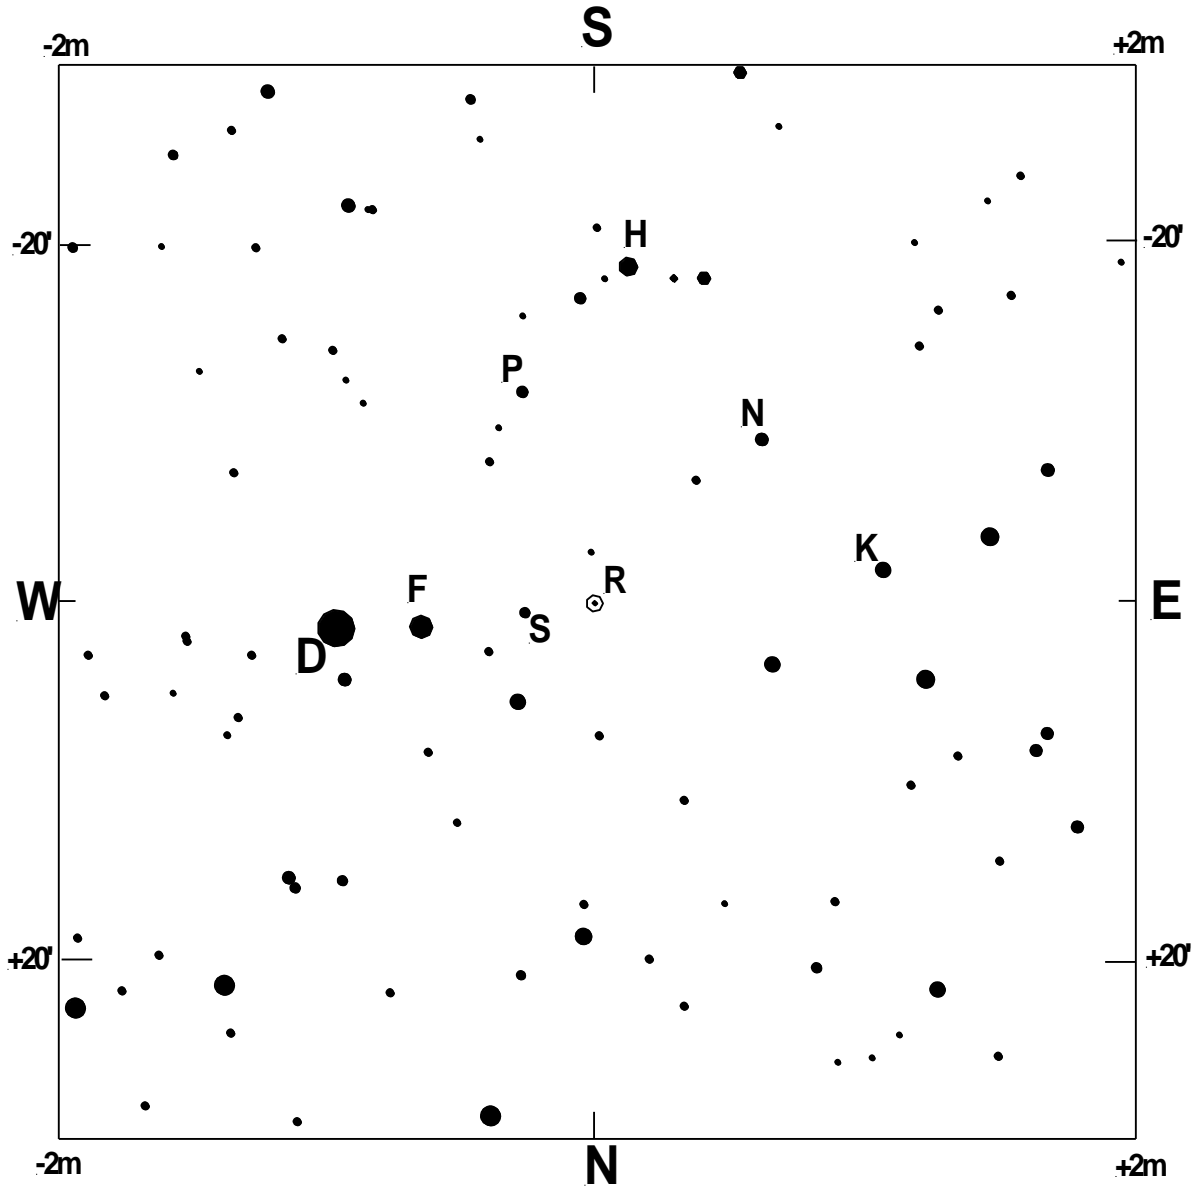

350.01

1° FIELD INVERTED

R LEPORIS

04h 59m 36.3s -14° 48' 23" (2000)

CHART:
AAVSO
SEQUENCE:
D-K TYCHO 2VJ
N&S SRO
P APASS

D	7.4	N	10.8
F	9.1	P	11.1
H	9.5	S	11.5
K	10.2		

BAAVSS
EPOCH: 2000
DRAWN: RLL 16-05-17
APPROVED: RDP