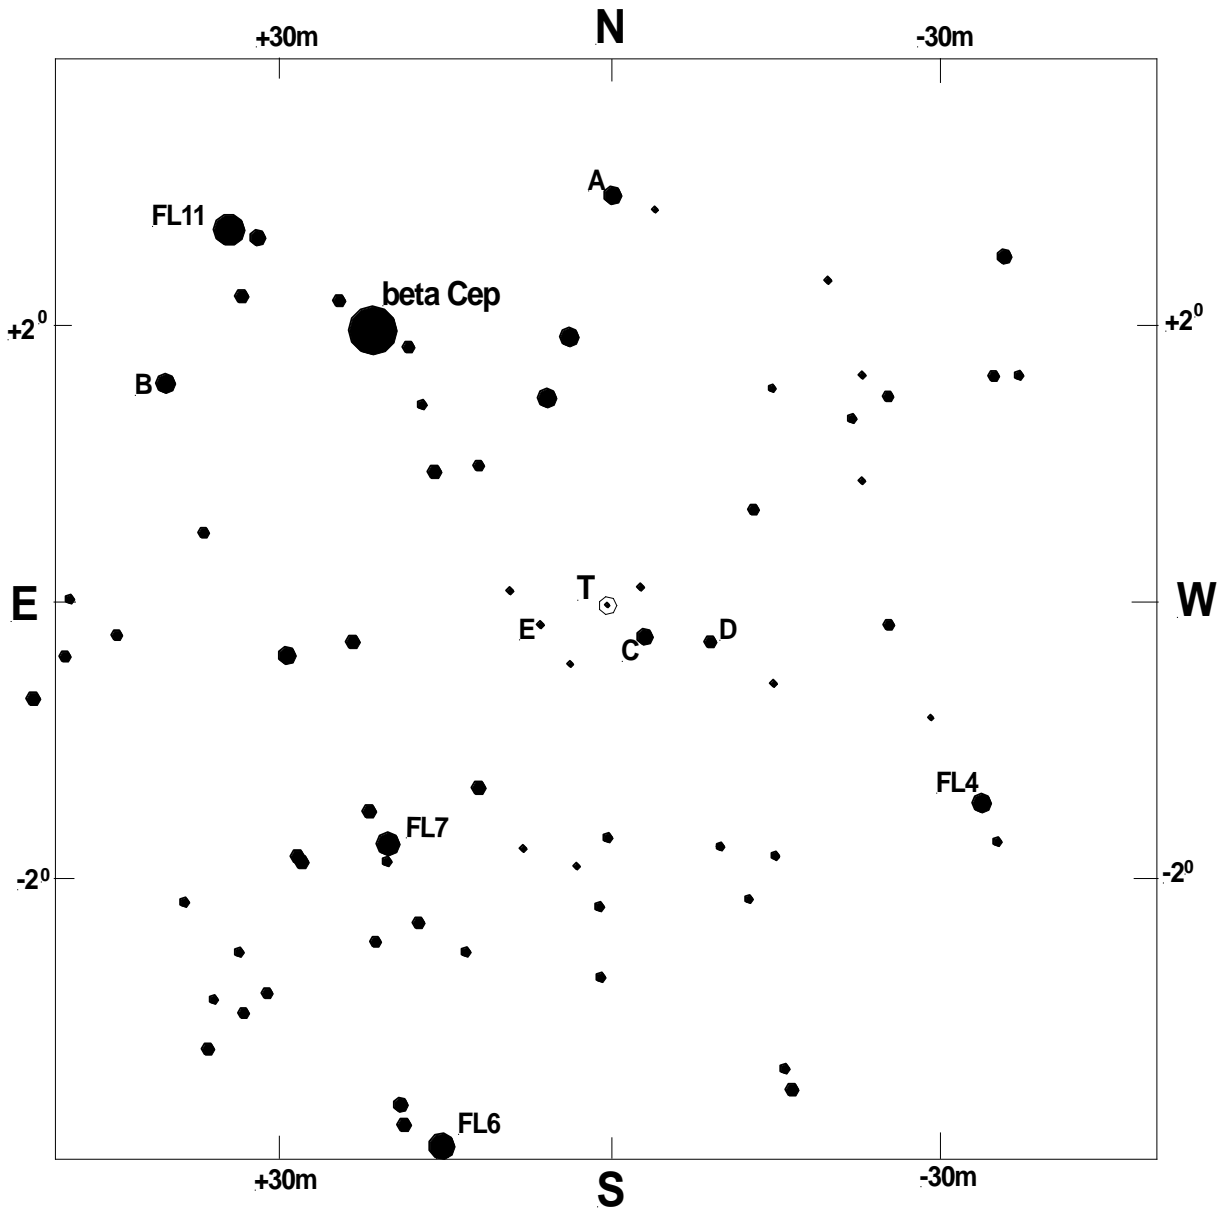

338.01

8° FIELD DIRECT

T CEPHEI

21h 09m 31.8s +68° 29'27" (2000)

CHART:
GUIDE 8
SEQUENCE:
TYCHO 2 VJ

FL7 5.4
A 5.9
B 6.4
C 6.9
D 7.4
E 7.9

BAA VSS
EPOCH: 2000
DRAWN: RLL 06-12-15
APPROVED: RDP