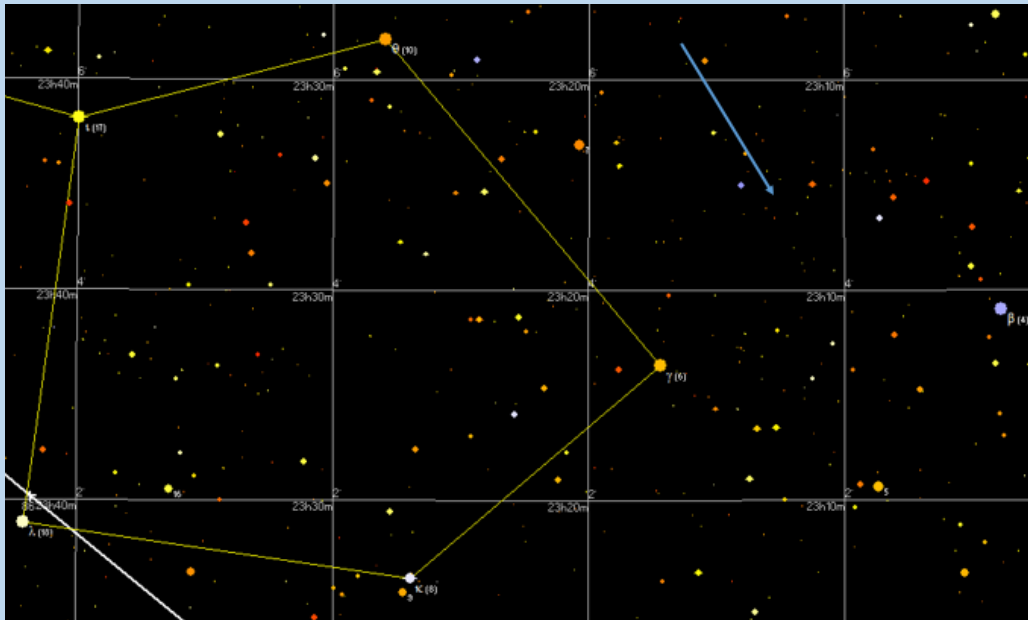

(922) Schlutia / 1UT 475-531155 on 2016 Aug 21, 2351UT

http://ocultacions.astrosabadell.org/IBEROC/20160821_531156_summary.html

IT WAS CLOUDY – No Observations

Magnitude (r) = 10.5 in Pisces (v 10.9)

Alt 40, Az 150

Mag Drop 4.0

Max Duration 3.1s

Over-
view

Sat/Sun
night

0051
BST