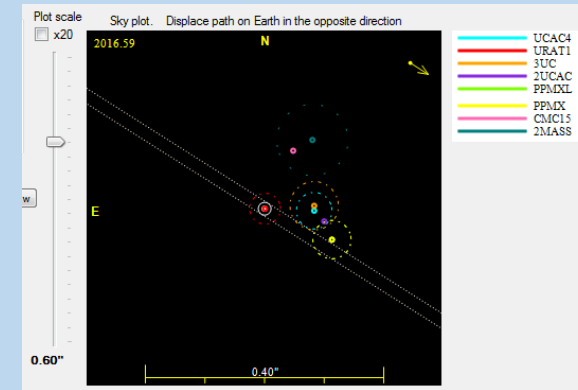

(922) Schlutia / 1UT 475-531155 on 2016 Aug 21, 2351UT

http://ocultacions.astrosabadell.org/IBEROC/20160821_531156_summary.html

IT WAS CLOUDY – No Observations

Magnitude (r) = 10.5 in Pisces (v 10.9)

Alt 40, Az 150

Mag Drop 4.0

Max Duration 3.1s

Over-
view

Sat/Sun
night

0051
BST