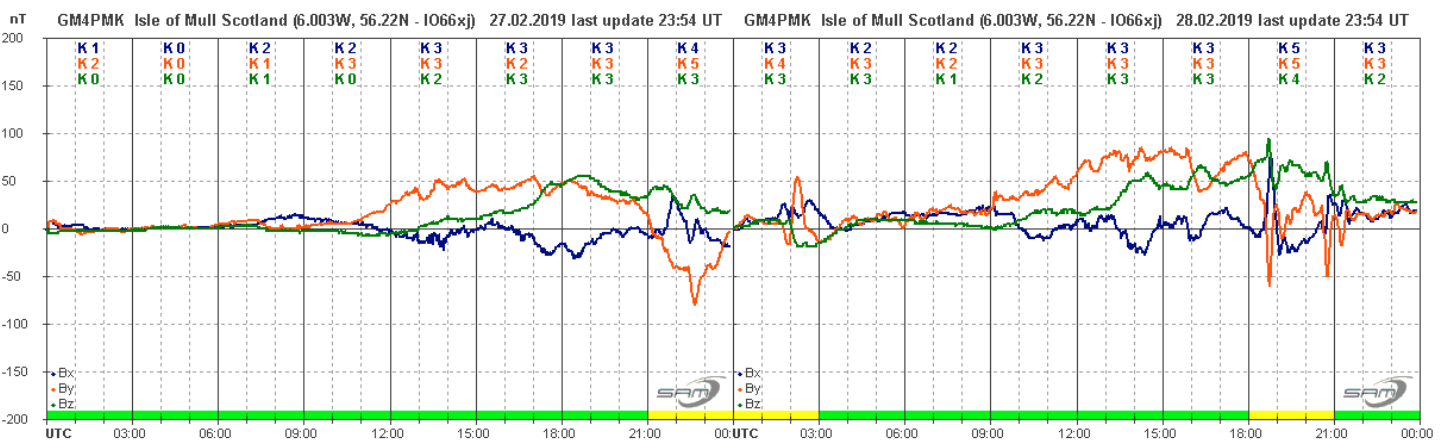

VLF flare activity 2005/19.

After the brief spell of activity in January, the sun remained mostly spotless through February with just a few very minor flares shown in the GOESS data. An A1.1 flare is shown on the 8th, and an A9.7 on the 20th. As AR12733 faded at the end of January, the background X-ray flux dropped below the A1 level, rising just a little over the 13th and 14th. It then fell back even further, dropping off the bottom of the published charts (a decade below A1) by the 25th.

The usually reliable 23.4kHz signal (DHO38) was off-air for most of the month with just a few periods of sporadic activity, mostly at night. There is a suggestion that a new signal at 36kHz may be a replacement, but as these signals are not there for our benefit we will have to wait and see what happens. Reports from observers using spectrum lab at this higher frequency will be very welcome.

MAGNETIC OBSERVATIONS.

The active period recorded on January 31st was followed by more a more gentle disturbance on February 1st and 2nd, shown in the chart by Roger Blackwell:

Activity faded early in the morning of the 3rd, with a further brief disturbance late on the 4th. The patchy coronal holes responsible for this activity made a return appearance at the end of the month:

The first recording is again by Roger Blackwell (Isle of Mull) showing two days of activity, while the second is by Colin Clements (Lisburn) showing a close-up of the most active period in the evening of the 28th.