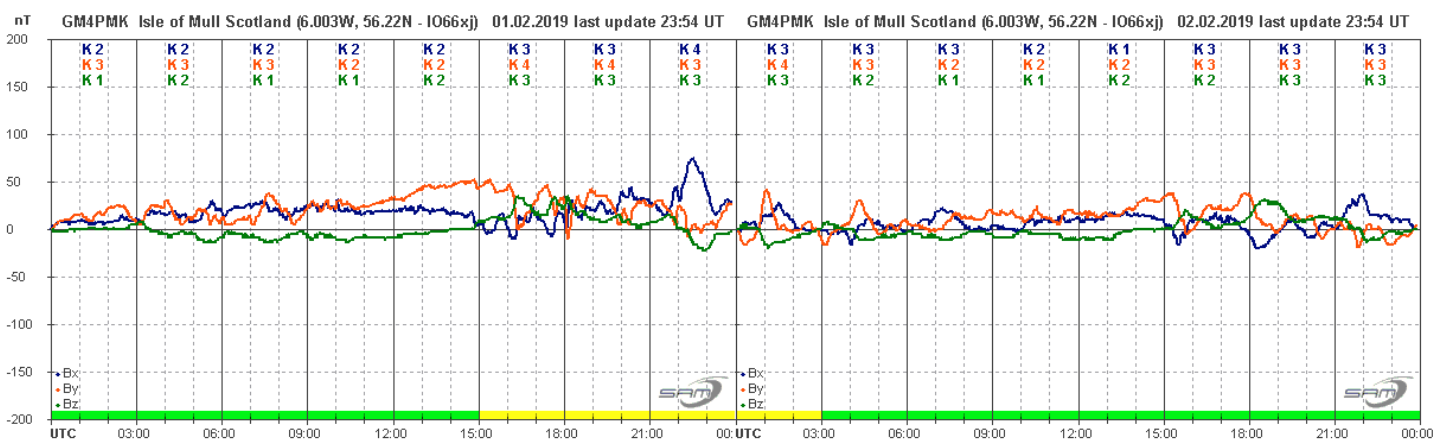

VLF flare activity 2005/19.

After the brief spell of activity in January, the sun remained mostly spotless through February with just a few very minor flares shown in the GOESS data. An A1.1 flare is shown on the 8th, and an A9.7 on the 20th. As AR12733 faded at the end of January, the background X-ray flux dropped below the A1 level, rising just a little over the 13th and 14th. It then fell back even further, dropping off the bottom of the published charts (a decade below A1) by the 25th.

The usually reliable 23.4kHz signal (DHO38) was off-air for most of the month with just a few periods of sporadic activity, mostly at night. There is a suggestion that a new signal at 36kHz may be a replacement, but as these signals are not there for our benefit we will have to wait and see what happens. Reports from observers using spectrum lab at this higher frequency will be very welcome.

MAGNETIC OBSERVATIONS.

The active period recorded on January 31st was followed by more a more gentle disturbance on February 1st and 2nd, shown in the chart by Roger Blackwell:

Activity faded early in the morning of the 3rd, with a further brief disturbance late on the 4th. The patchy coronal holes responsible for this activity made a return appearance at the end of the month:

The first recording is again by Roger Blackwell (Isle of Mull) showing two days of activity, while the second is by Colin Clements (Lisburn) showing a close-up of the most active period in the evening of the 28th.