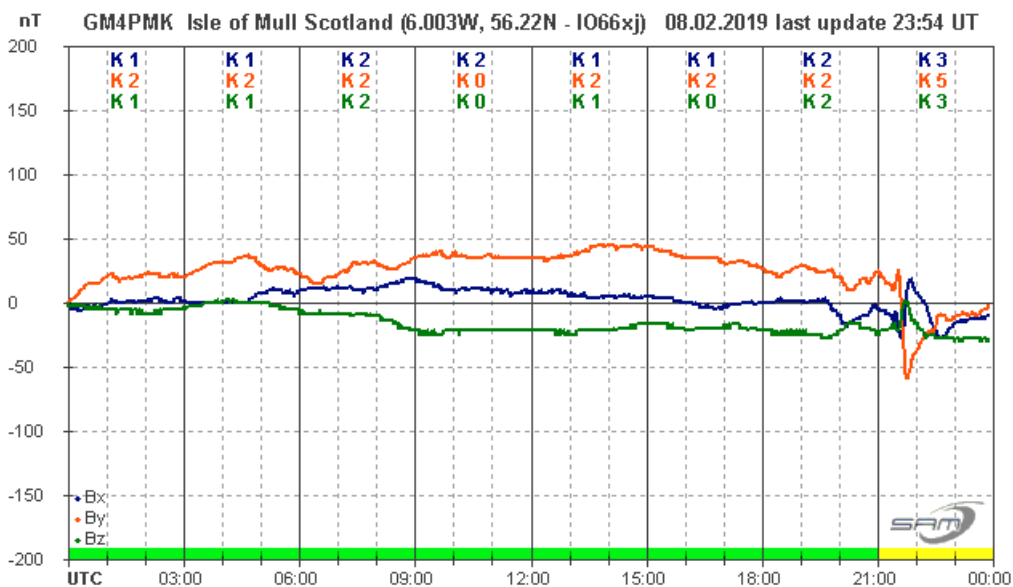

VLF flare activity 2005/19.

After the brief spell of activity in January, the sun remained mostly spotless through February with just a few very minor flares shown in the GOESS data. An A1.1 flare is shown on the 8th, and an A9.7 on the 20th. As AR12733 faded at the end of January, the background X-ray flux dropped below the A1 level, rising just a little over the 13th and 14th. It then fell back even further, dropping off the bottom of the published charts (a decade below A1) by the 25th.

MAGNETIC OBSERVATIONS.

The active period recorded on January 31st was followed by more a more gentle disturbance on February 1st and 2nd, shown in the chart by Roger Blackwell:

Activity faded early in the morning of the 3rd, with a further brief disturbance late on the 4th. The patchy coronal holes responsible for this activity made a return appearance at the end of the month:

The first recording is again by Roger Blackwell (Isle of Mull) showing two days of activity, while the second is by Colin Clements (Lisburn) showing a close-up of the most active period in the evening of the 28th.

Further patchy coronal holes resulted in some very minor disturbances over the 6th to 8th of February, as recorded by Roger Blackwell:

This was the strongest disturbance of the three days, but is clearly very minor and of short duration.