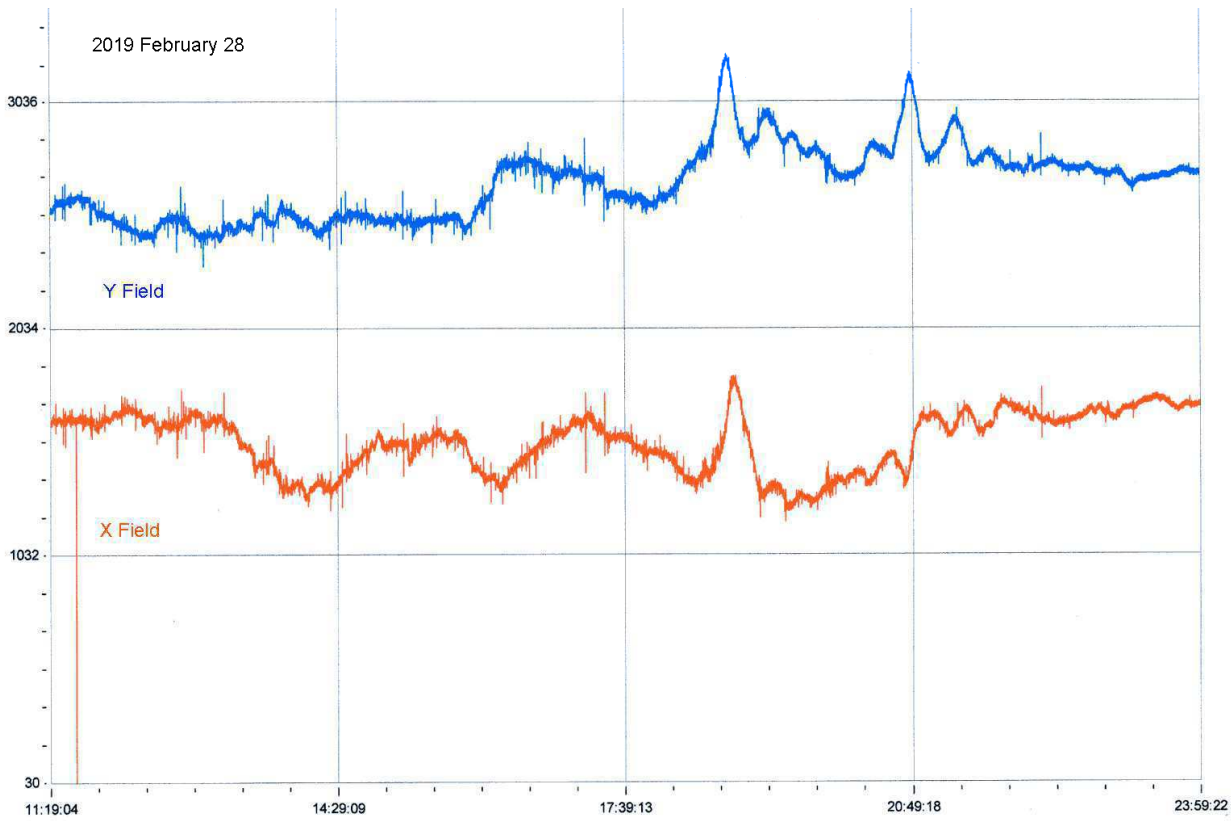

VLF flare activity 2005/19.

After the brief spell of activity in January, the sun remained mostly spotless through February with just a few very minor flares shown in the GOESS data. An A1.1 flare is shown on the 8th, and an A9.7 on the 20th. As AR12733 faded at the end of January, the background X-ray flux dropped below the A1 level, rising just a little over the 13th and 14th. It then fell back even further, dropping off the bottom of the published charts (a decade below A1) by the 25th.

The usually reliable 23.4kHz signal (DHO38) was off-air for most of the month with just a few periods of sporadic activity, mostly at night. There is a suggestion that a new signal at 36kHz may be a replacement, but as these signals are not there for our benefit we will have to wait and see what happens. Reports from observers using spectrum lab at this higher frequency will be very welcome.

MAGNETIC OBSERVATIONS.

The active period recorded on January 31st was followed by more a more gentle disturbance on February 1st and 2nd, shown in the chart by Roger Blackwell:

Activity faded early in the morning of the 3rd, with a further brief disturbance late on the 4th. The patchy coronal holes responsible for this activity made a return appearance at the end of the month:

Further patchy coronal holes resulted in some very minor disturbances over the 6th to 8th of February, as recorded by Roger Blackwell:

This was the strongest disturbance of the three days, but is clearly very minor and of short duration.