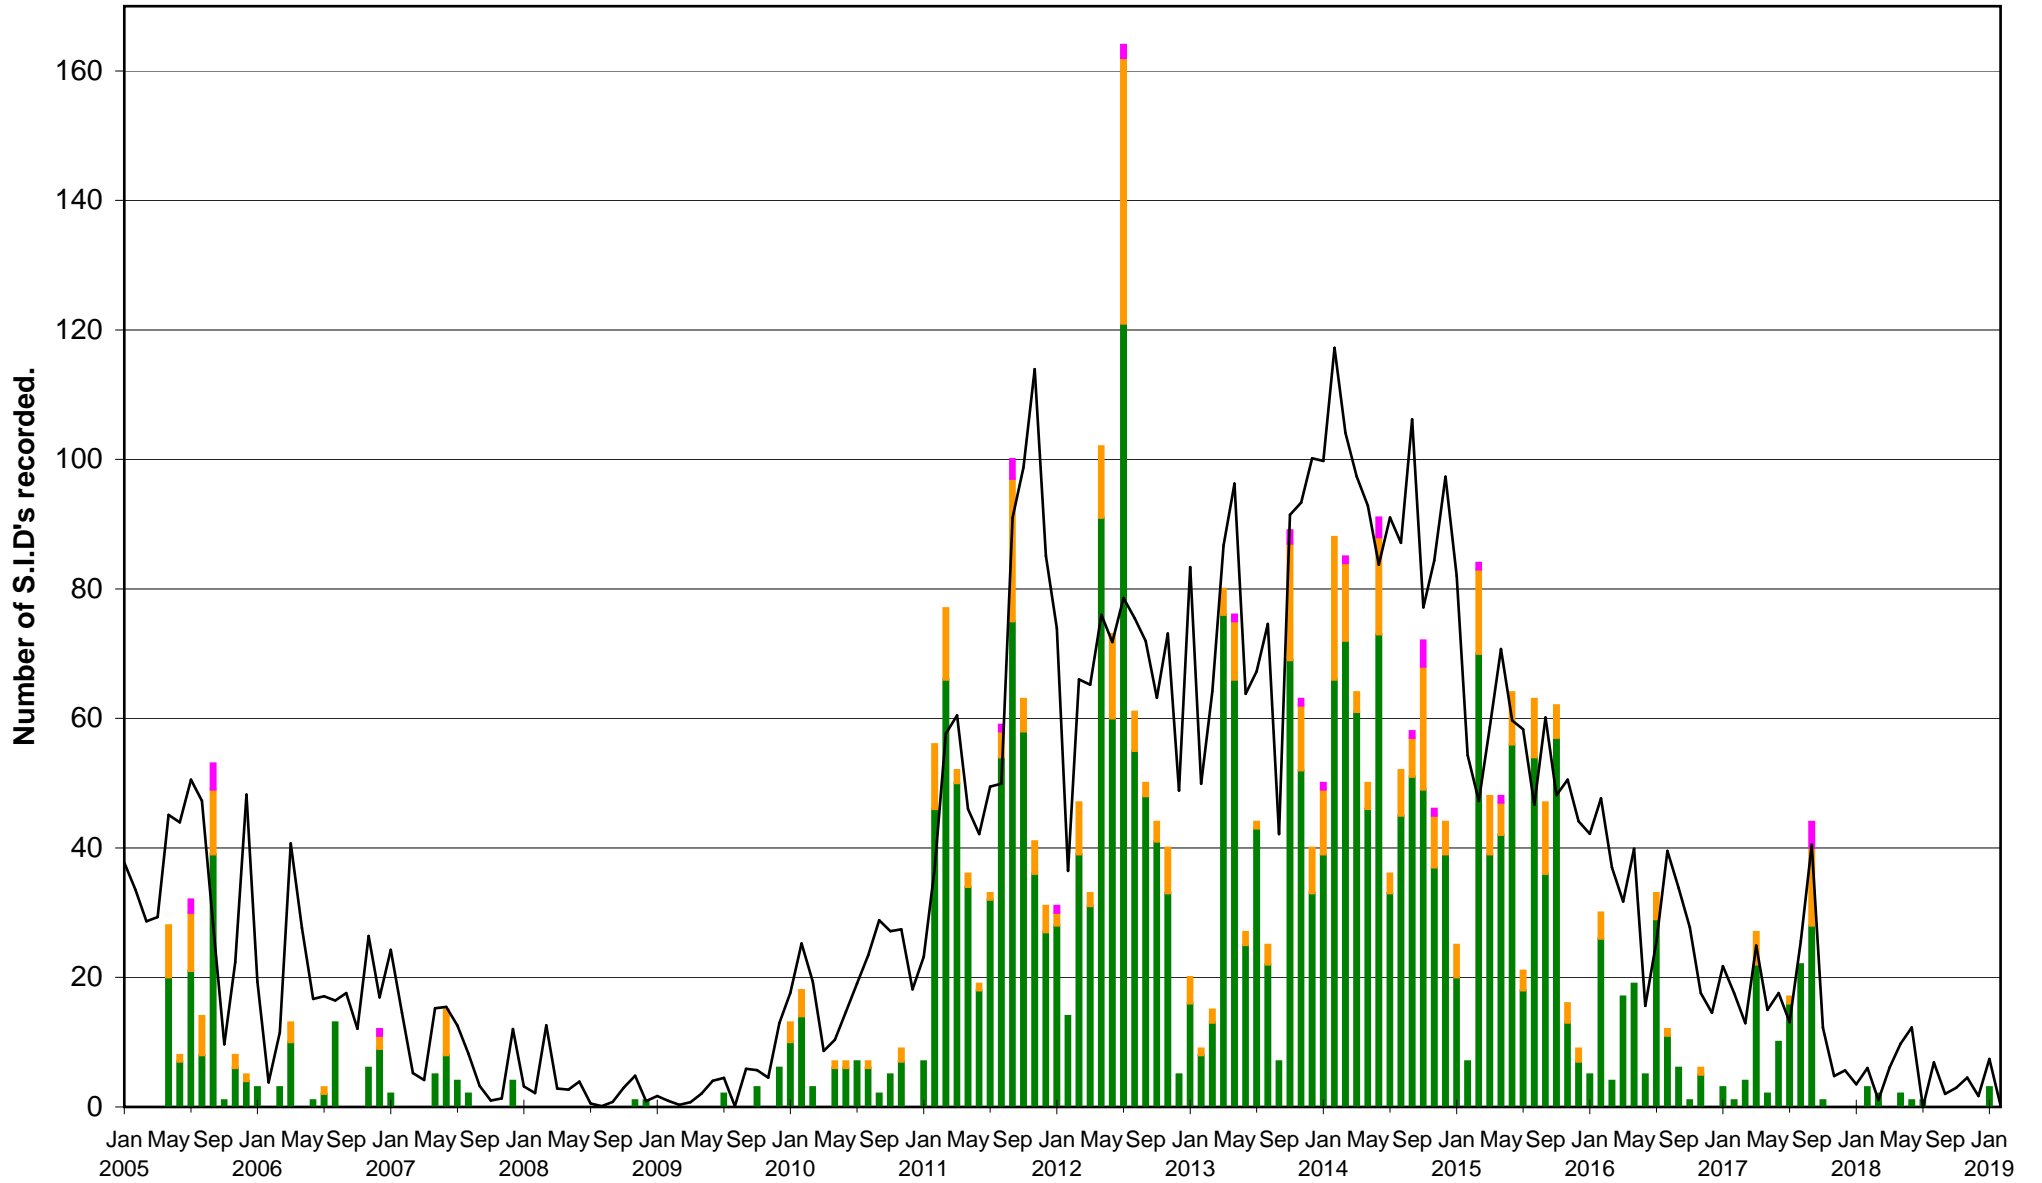

VLF flare activity 2005/19.

After the brief spell of activity in January, the sun remained mostly spotless through February with just a few very minor flares shown in the GOESS data. An A1.1 flare is shown on the 8th, and an A9.7 on the 20th. As AR12733 faded at the end of January, the background X-ray flux dropped below the A1 level, rising just a little over the 13th and 14th. It then fell back even further, dropping off the bottom of the published charts (a decade below A1) by the 25th.

The usually reliable 23.4kHz signal (DHO38) was off-air for most of the month with just a few periods of sporadic activity, mostly at night. There is a suggestion that a new signal at 36kHz may be a replacement, but as these signals are not there for our benefit we will have to wait and see what happens. Reports from observers using spectrum lab at this higher frequency will be very welcome.

MAGNETIC OBSERVATIONS.

The active period recorded on January 31st was followed by more a more gentle disturbance on February 1st and 2nd, shown in the chart by Roger Blackwell:

Activity faded early in the morning of the 3rd, with a further brief disturbance late on the 4th. The patchy coronal holes responsible for this activity made a return appearance at the end of the month:

The first recording is again by Roger Blackwell (Isle of Mull) showing two days of activity, while the second is by Colin Clements (Lisburn) showing a close-up of the most active period in the evening of the 28th.